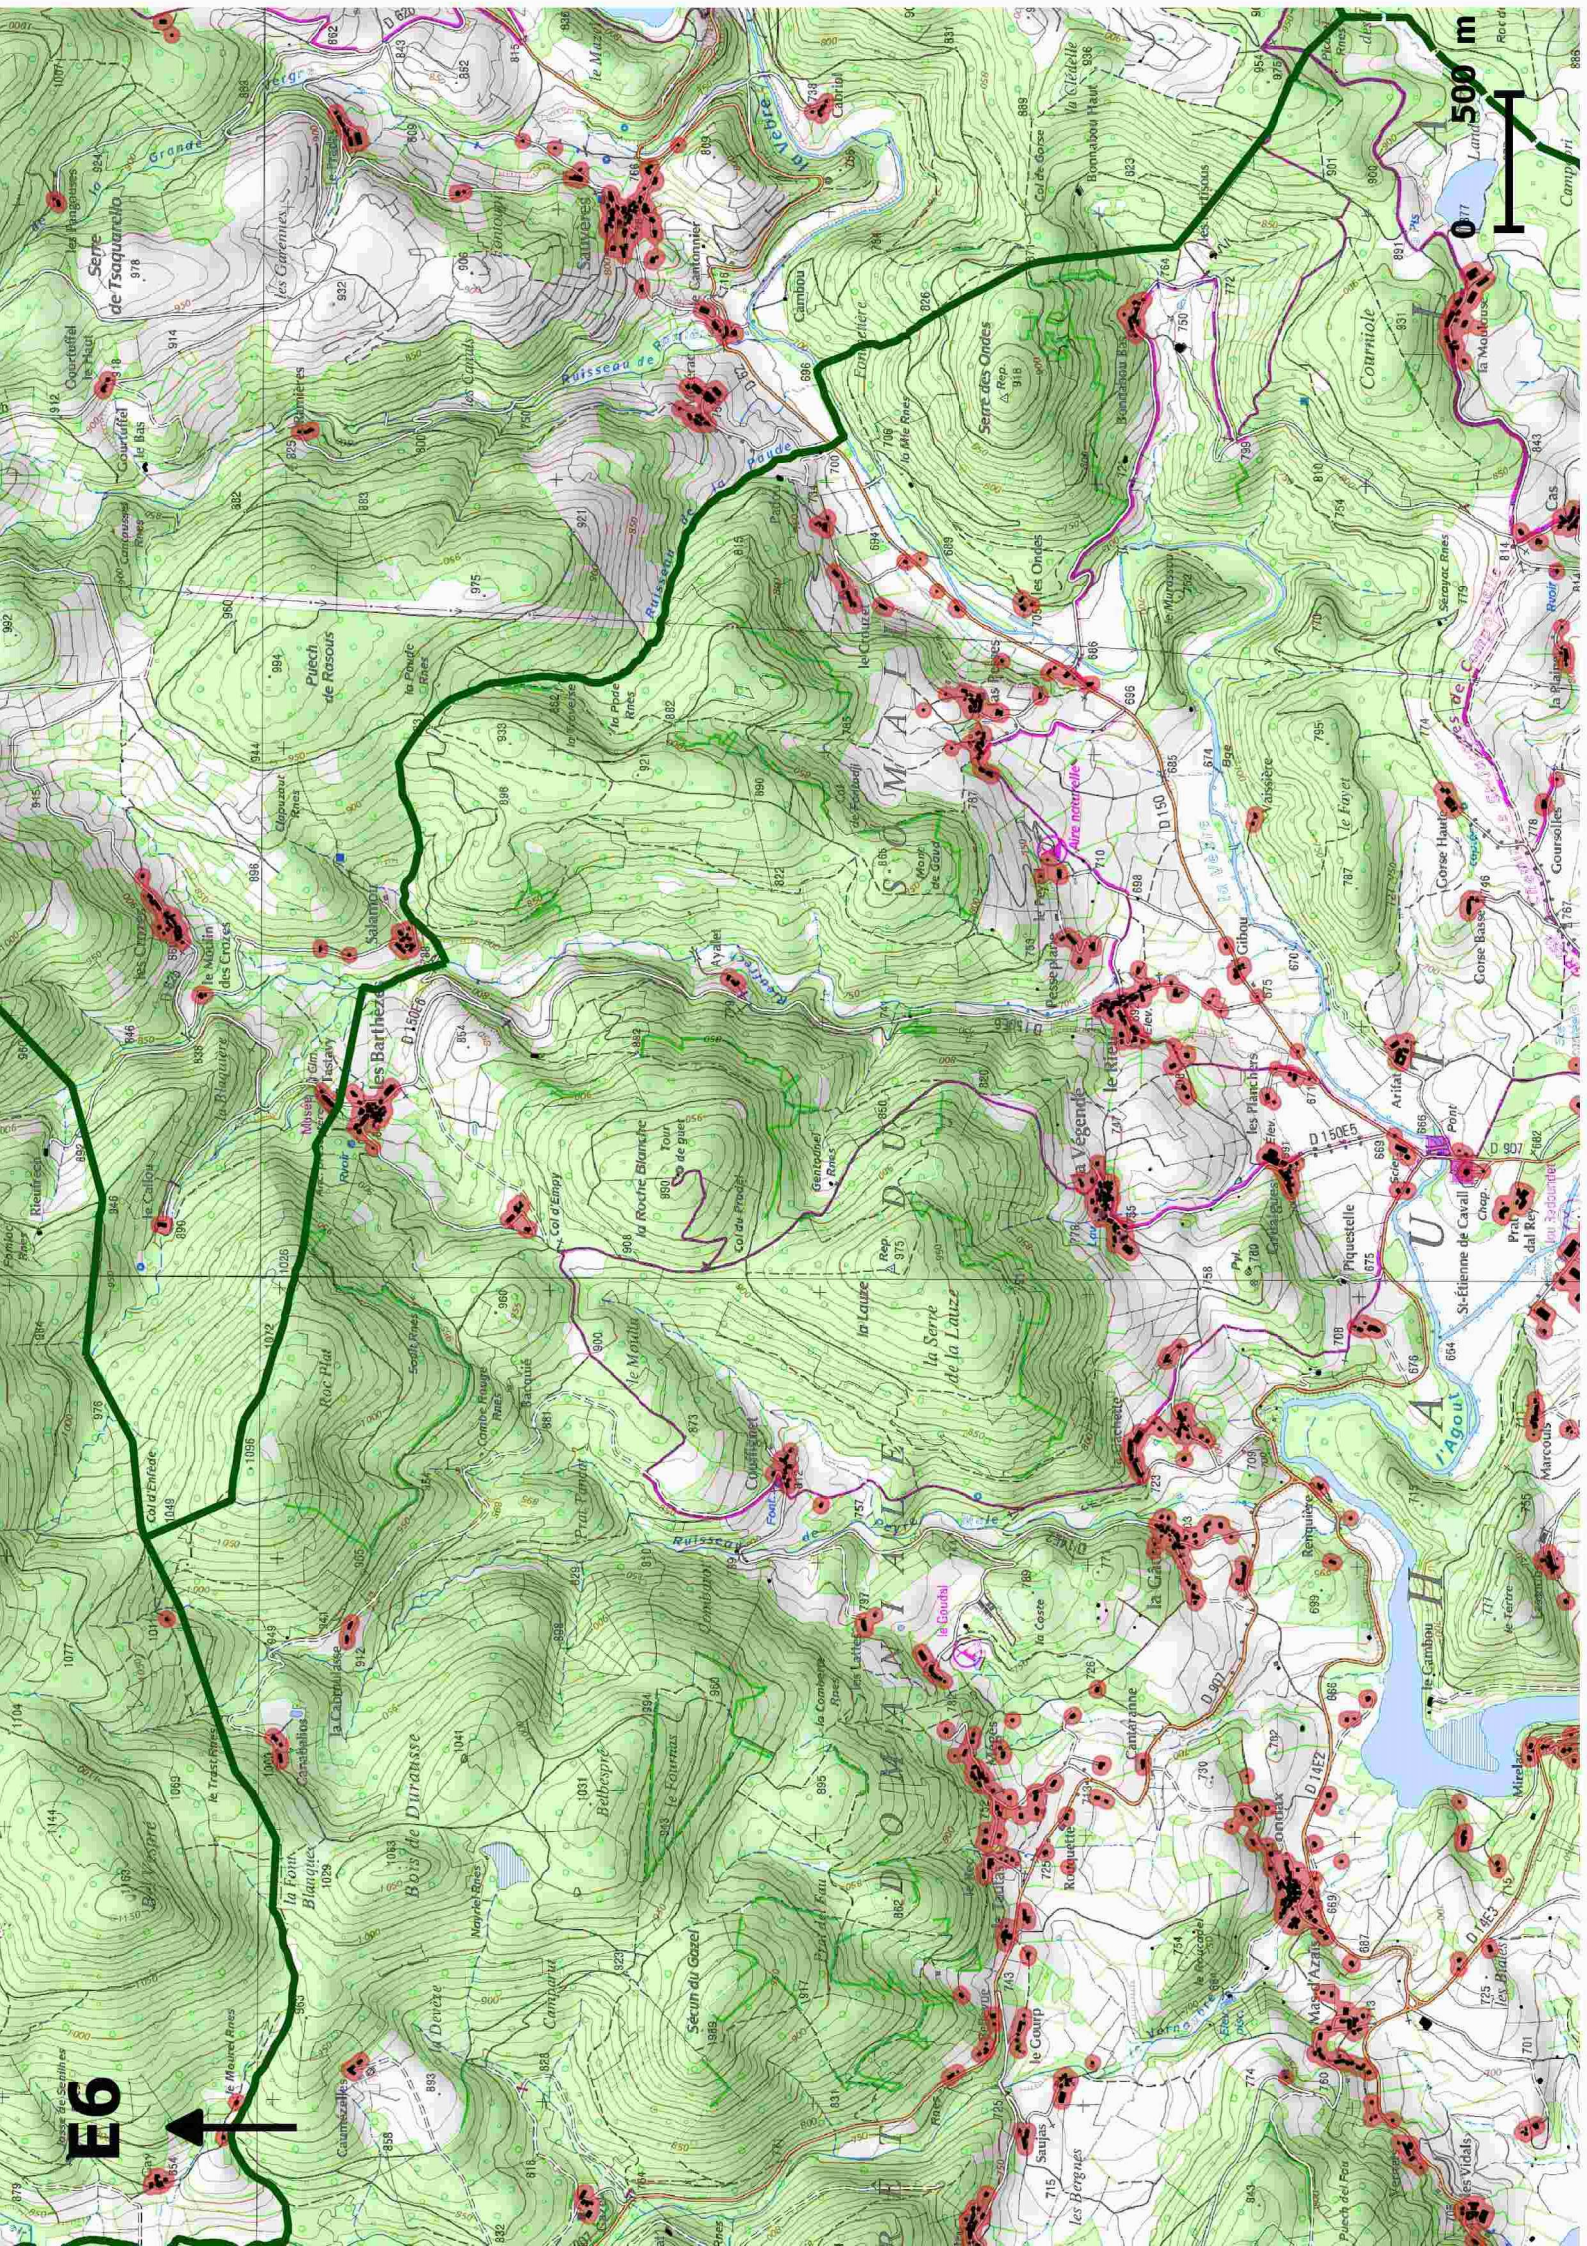

E4

Topographic map showing contour lines, roads, and settlements. Key locations include Brassac, Castelnau-de-Brassac, and Belfort. The map features a green dashed line tracing a route through the region. Numerous place names and elevation markers are visible throughout the terrain.

500 m

E5

500 m

E6

SARAZON

H

AGOUT

la Fontaine
Blanches