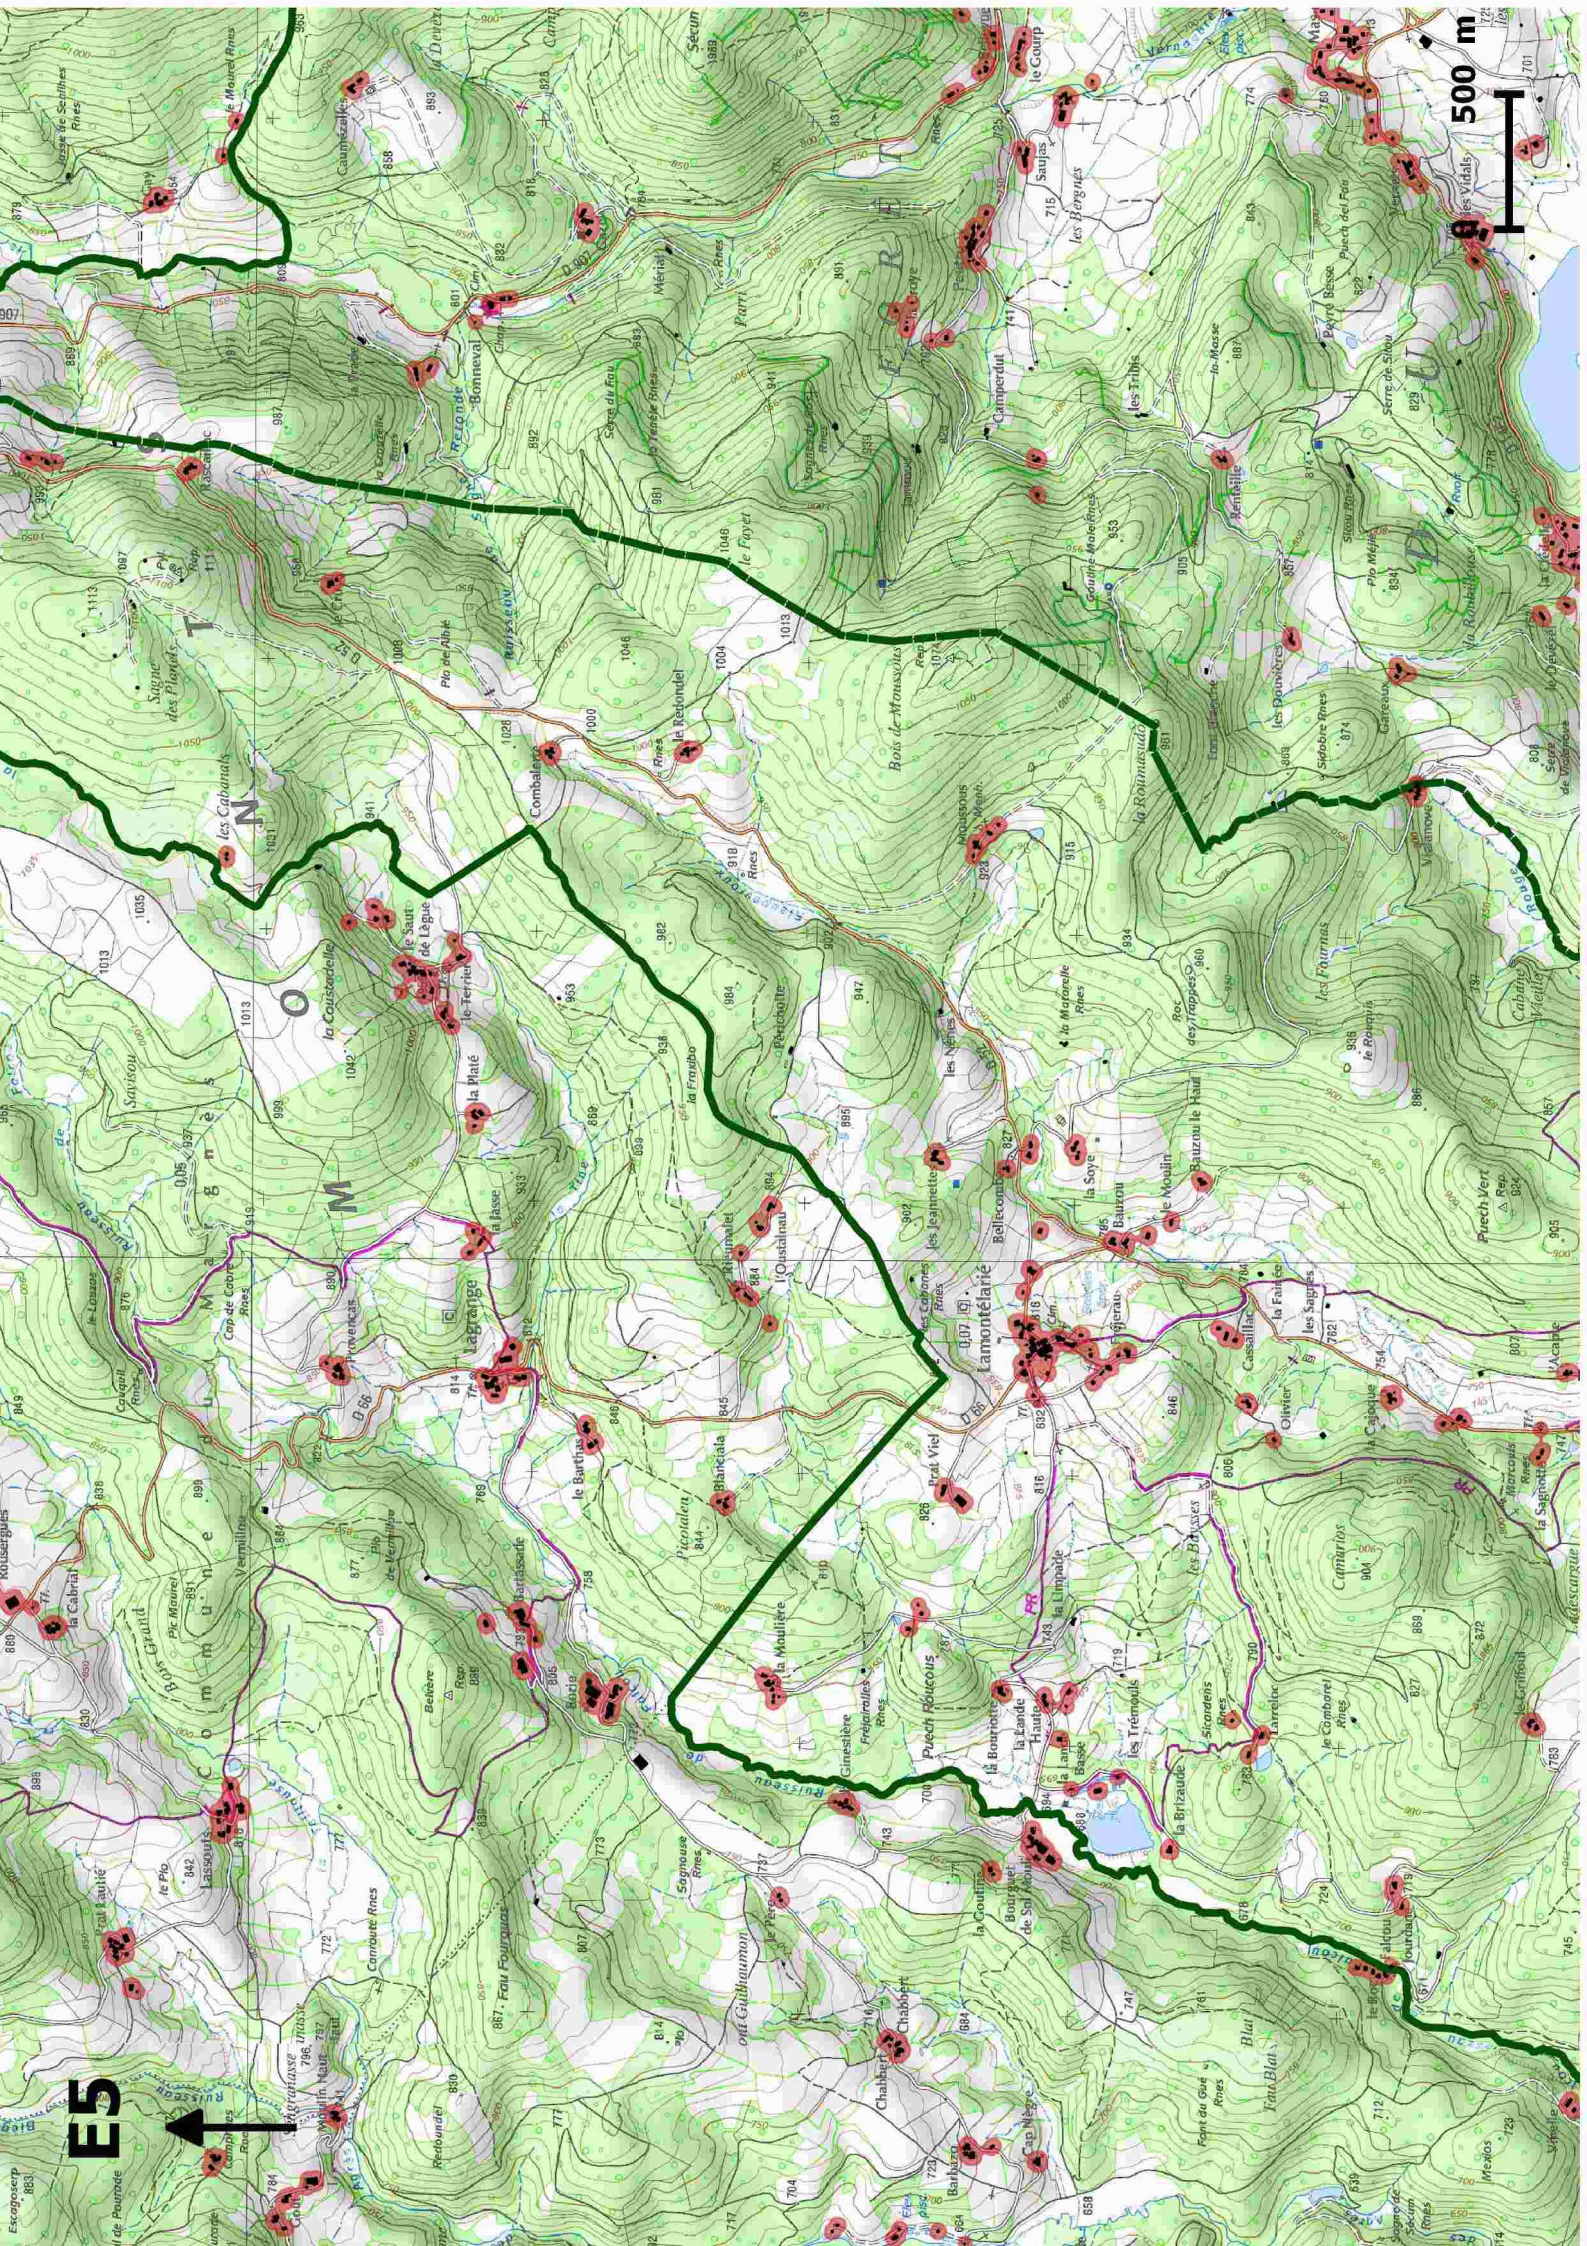

E4

Topographic map showing contour lines, roads, and settlements. Key locations include Brassac, Castelnau-de-Brassac, and Belfort. The map features a green dashed line tracing a route through the region. Numerous place names and elevation markers are visible throughout the terrain.