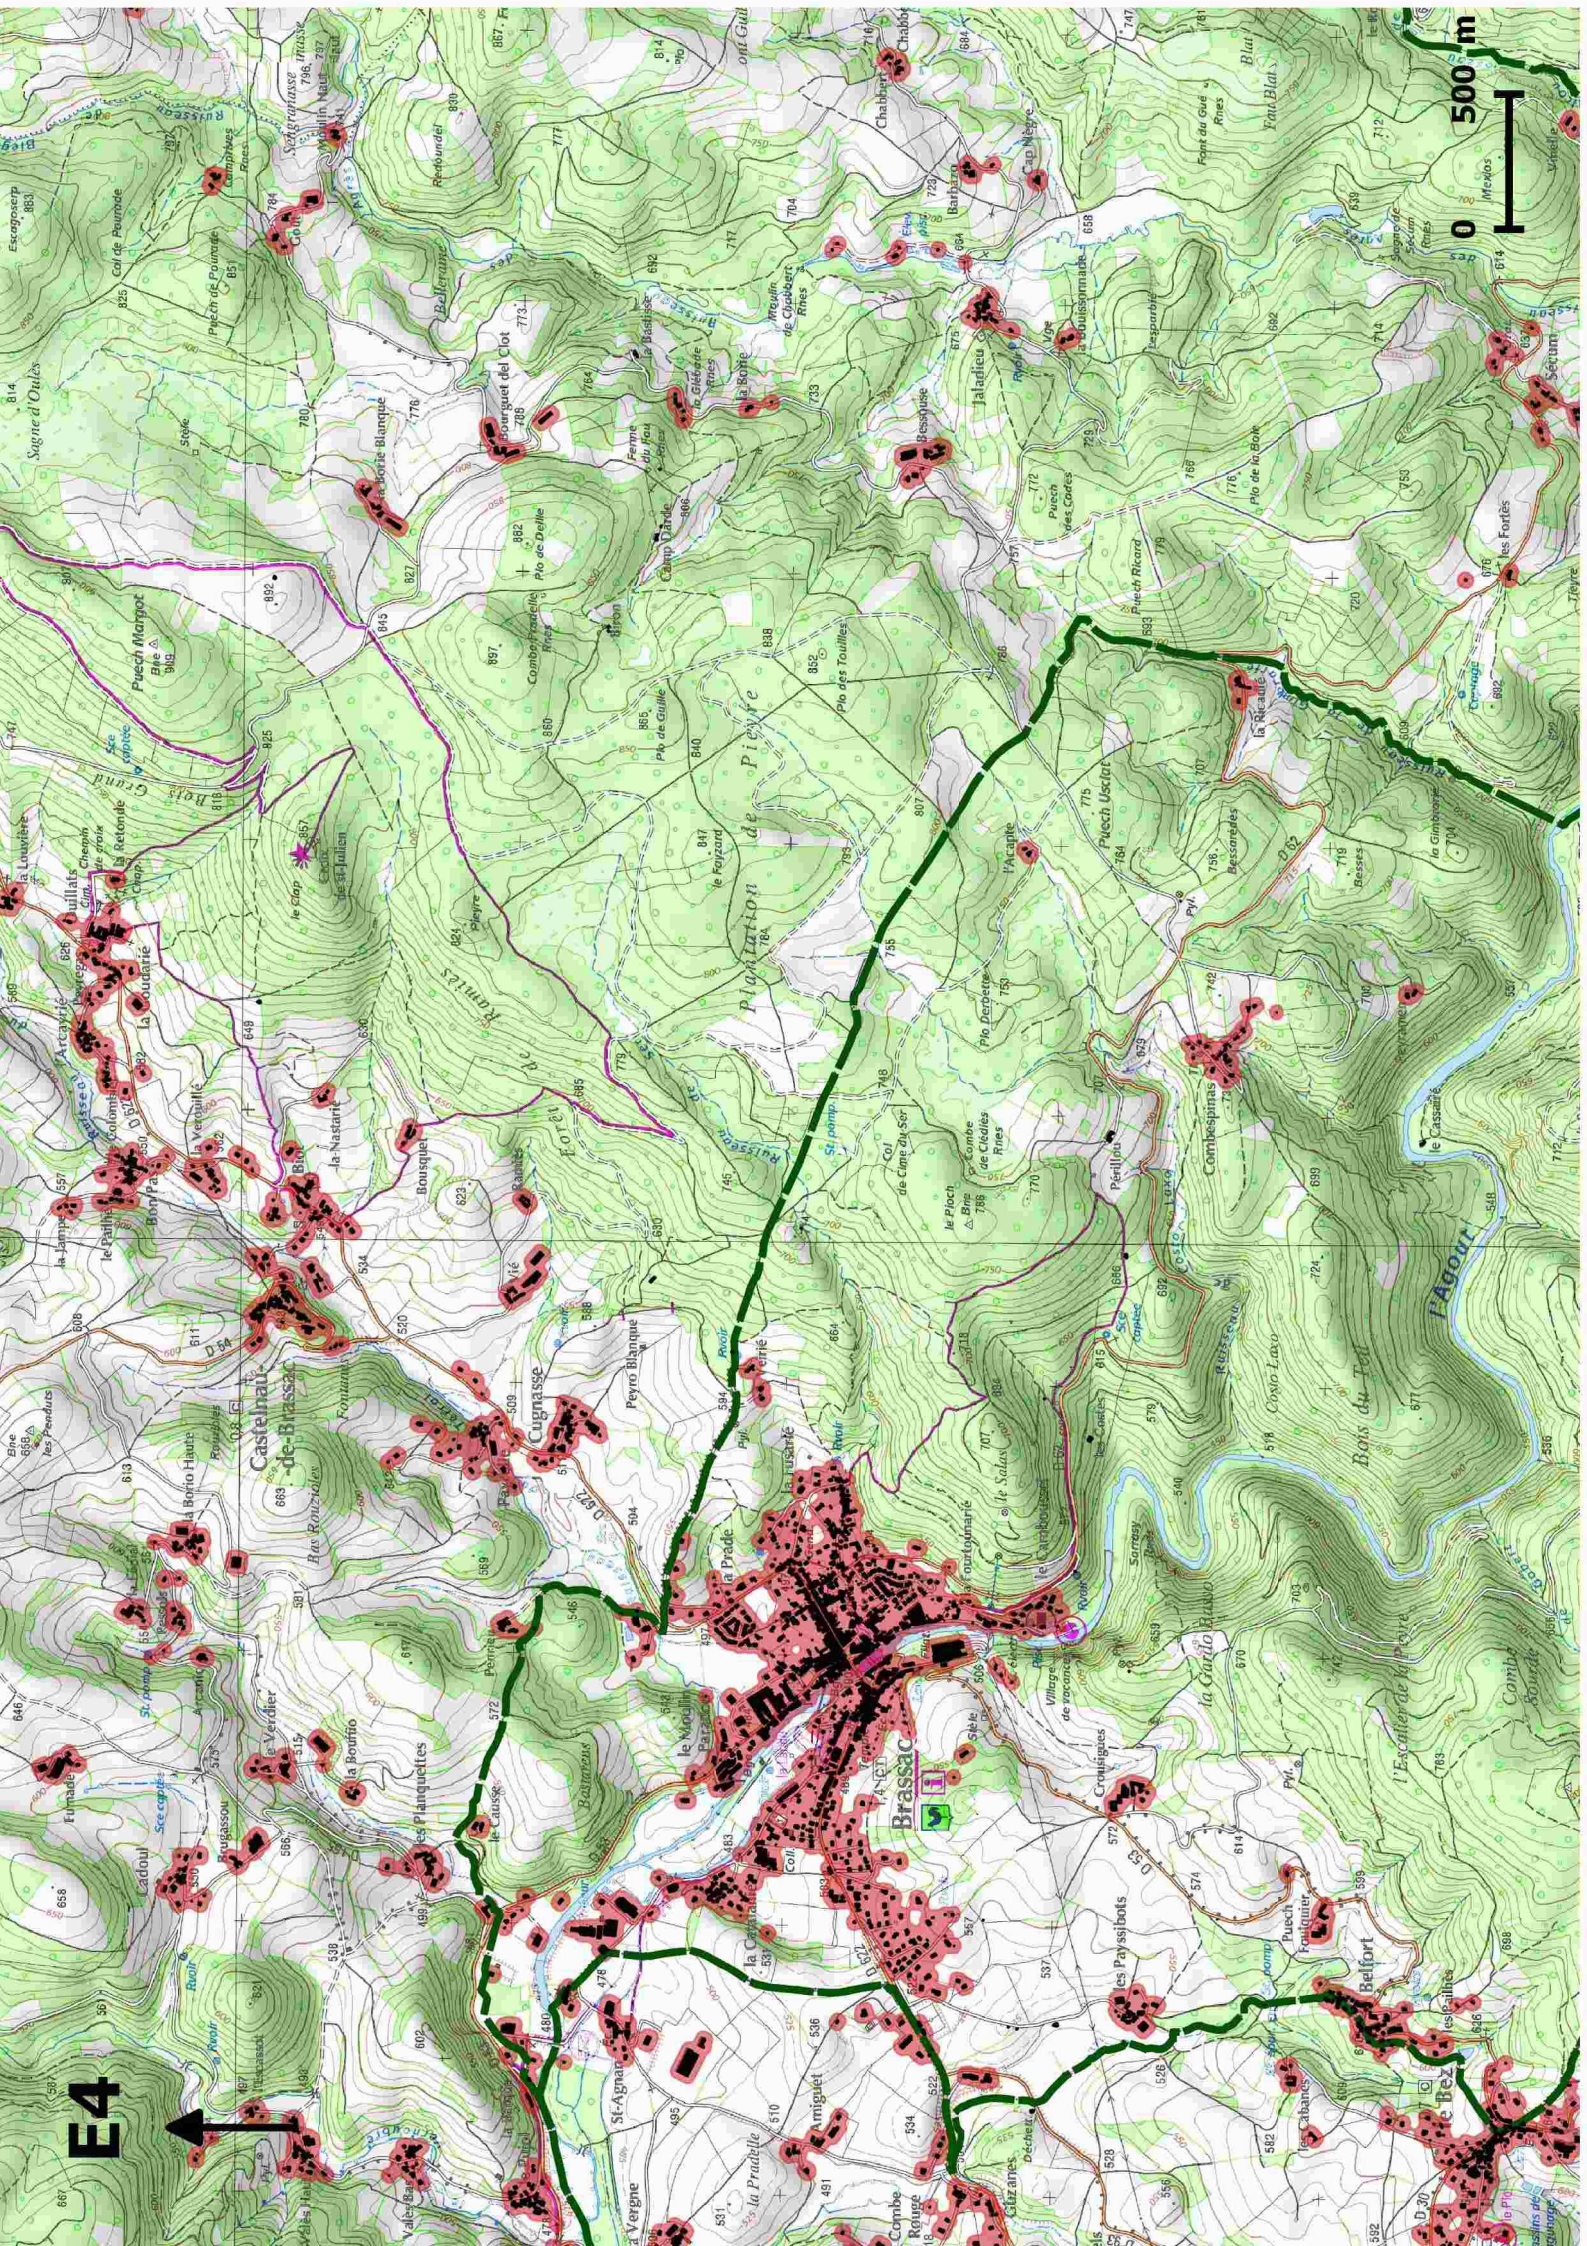

500 m

0

Mètres

E4

Topographic map showing contour lines, roads, and settlements. Key locations include Brassac, Castelnau-de-Brassac, and Belfort. The map features a green dashed line tracing a route through the region. Numerous place names and elevation markers are visible throughout the terrain.